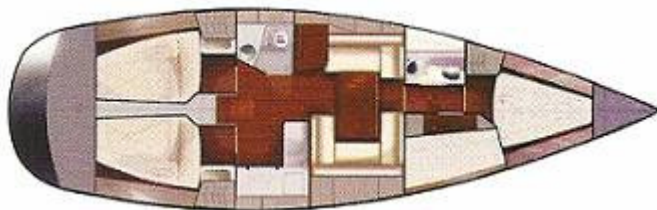

Salona 45 (interior wood in cherry);

DECK EQUIPMENT - CRUISING PACKAGE

Fullbatten mainsail
Lazy bag and lazy jack – black
Furling genoa - black UV
Navtec hydraulic Backstay Adjuster
Deep (Race) keel

Harken deck hardware winches x 6, alu. spinnaker
Mast sliding system with Turlon balls
Spring mooring Cleats (stainless steel), 2 pcs

Spinnaker equipment - Al spi pole with track,
sheets, up&down, high quality blocks

Sun Cover
Sprayhood (with stainless steel tubes) – black
Bimini (with stainless steel tubes) – black
Teak cockpit Table, removable
Telescopic saloon table
Teak massive in cockpit

Double Wheel steering system 2x32"
(Suitable for Salona 45)
Inflatable dinghy